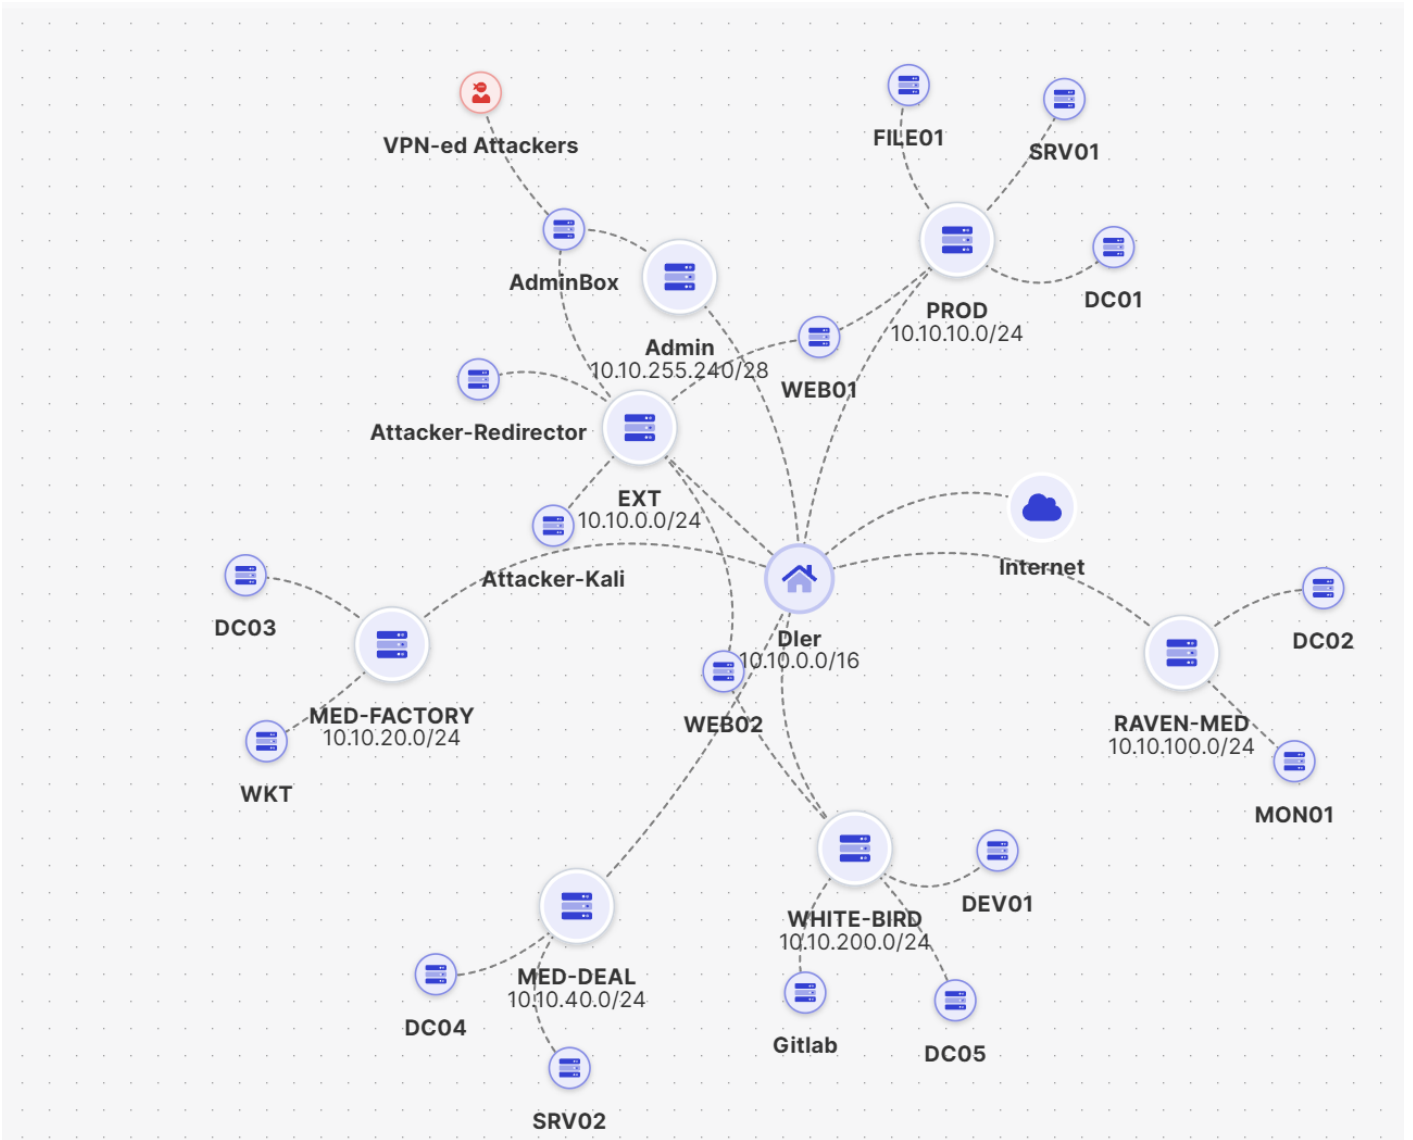

1

•  
•

immersive labs( )

5

## **prod.raven-med.local**

- web01.prod.raven-med.local ( 1)
- file01.prod.raven-med.local
- srv01.prod.raven-med.local
- dc01.prod.raven-med.local

## **white-bird.local**

- web02.white-bird.local ( 2)
- dev01.white-bird.local
- dc05.white-bird.local

**med-factory.local raven-med.local**

**raven-med.local white-bird.local, white-bird.local raven-med.local**

**med-deal.local med-factory.local**

**white-bird.local med-deal.local**

<ftp://raven-medicine>

<http://raven-medicine.org>

<http://raven-medicine.org:3000>

<http://raven-medicine.org:8090>

<http://white-bird.org:8080>